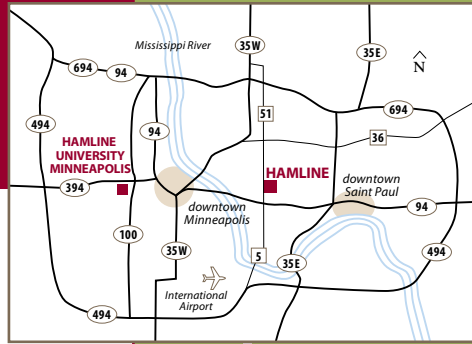

HAMLIN UNIVERSITY

Bush Memorial Library

Center for Academic Services
CLA Dean's Office

Bush Student Center

Bookstore, Chapel,
HUB Snack Bar, Post Office
Student Activities

Drew Fine Arts Center

Anne Simley Theater, Art Gallery

Drew Hall

School of Education

Drew Hall of Science

Career Development Center

Hamline Park Plaza—570 Asbury Street

Mediation Center, School of Business

Klas Center

Kay Fredericks Room, Klas Center Café,
Mitsch History Museum

Classroom and Event Services,
Graduate Admissions,
International and Off-Campus Programs,
Special Events, Wesley Center

Sorin Hall

Dining Hall

Hamline University Minneapolis

1600 Utica Avenue S., St. Louis Park

Northern Lights
Meet Site

KEY

- Parking Lot
- Accessible Parking
- Campus Map
- Accessible Ramp
- Accessible Entrance
- Accessible Path
- Pedestrian Path
- Curb Cut